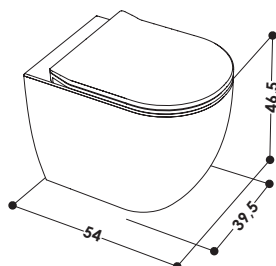

NOTE
Le dimensioni indicate possono variare leggermente rispetto al prodotto reale. Il produttore si riserva i diritti di variare delle specifiche senza preavviso.

The dimensions indicated may vary slightly from the actual product. The manufacturer reserves the right to change specifications without notice.