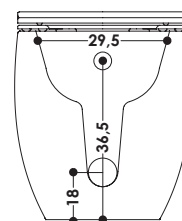

NOTE
Le dimensioni indicate possono variare leggermente rispetto al prodotto reale. Il produttore si riserva i diritti di variare delle specifiche senza preavviso.

The dimensions indicated may vary slightly from the actual product. The manufacturer reserves the right to change specifications without notice.