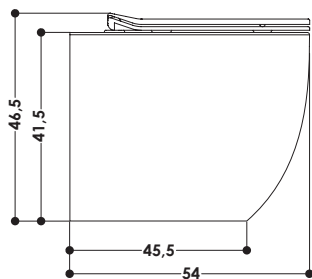

NOTE
Le dimensioni indicate possono variare leggermente rispetto al prodotto reale. Il produttore si riserva i diritti di variare delle specifiche senza preavviso.

The dimensions indicated may vary slightly from the actual product. The manufacturer reserves the right to change specifications without notice.