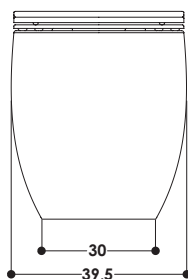

NOTE
Le dimensioni indicate possono variare leggermente rispetto al prodotto reale. Il produttore si riserva i diritti di variare delle specifiche senza preavviso.

The dimensions indicated may vary slightly from the actual product. The manufacturer reserves the right to change specifications without notice.