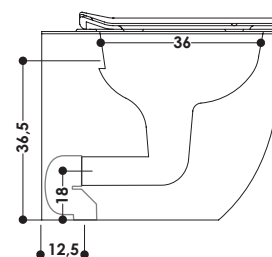

NOTE
Le dimensioni indicate possono variare leggermente rispetto al prodotto reale. Il produttore si riserva i diritti di variare delle specifiche senza preavviso.

The dimensions indicated may vary slightly from the actual product. The manufacturer reserves the right to change specifications without notice.