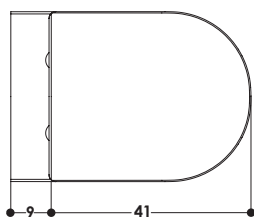

NOTE
Le dimensioni indicate possono variare leggermente rispetto al prodotto reale. Il produttore si riserva i diritti di variare delle specifiche senza preavviso.

The dimensions indicated may vary slightly from the actual product. The manufacturer reserves the right to change specifications without notice.