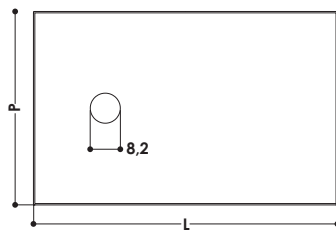

NOTE
Le dimensioni Indicate possono variare leggermente rispetto al prodotto reale. Il produttore si riserva i diritti di variare delle specifiche senza preavviso.

The dimensions indicated may vary slightly from the actual product. The manufacturer reserves the right to change specifications without notice.