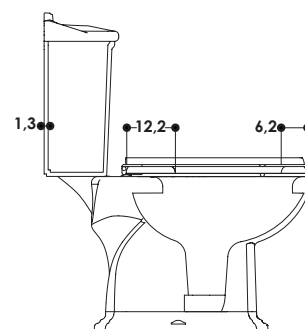

NOTE

Le dimensioni indicate possono variare leggermente rispetto al prodotto reale. Il produttore si riserva i diritti di variare delle specifiche senza preavviso.

The dimensions indicated may vary slightly from the actual product. The manufacturer reserves the right to change specifications without notice.