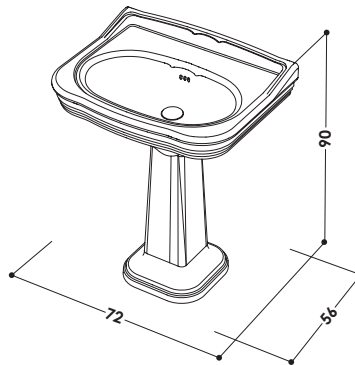

NOTE

Le dimensioni indicate possono variare leggermente rispetto al prodotto reale. Il produttore si riserva i diritti di variare delle specifiche senza preavviso.

The dimensions indicated may vary slightly from the actual product. The manufacturer reserves the right to change specifications without notice.