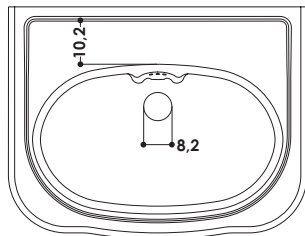

NOTE

Le dimensioni indicate possono variare leggermente rispetto al prodotto reale. Il produttore si riserva i diritti di variare delle specifiche senza preavviso.

The dimensions indicated may vary slightly from the actual product. The manufacturer reserves the right to change specifications without notice.