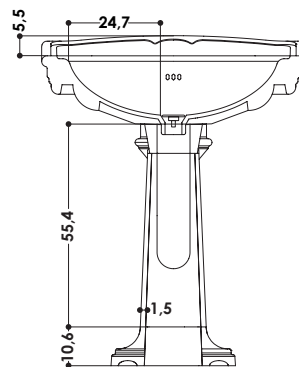

NOTE

Le dimensioni indicate possono variare leggermente rispetto al prodotto reale. Il produttore si riserva i diritti di variare delle specifiche senza preavviso.

The dimensions indicated may vary slightly from the actual product. The manufacturer reserves the right to change specifications without notice.