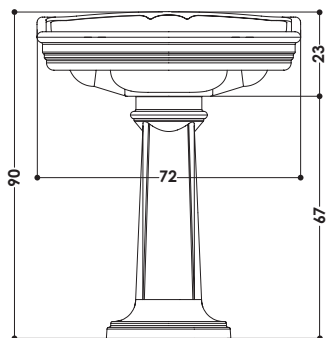

NOTE

Le dimensioni indicate possono variare leggermente rispetto al prodotto reale. Il produttore si riserva i diritti di variare delle specifiche senza preavviso.

The dimensions indicated may vary slightly from the actual product. The manufacturer reserves the right to change specifications without notice.