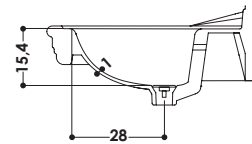

■ COLORI | COLOURS

STANDARD

BMATT

BCOLOR

Disponibili in finitura lucida o opaca | Available in matte or gloss finishing

NOTE

Le dimensioni indicate possono variare leggermente rispetto al prodotto reale. Il produttore si riserva i diritti di variare delle specifiche senza preavviso.

The dimensions indicated may vary slightly from the actual product. The manufacturer reserves the right to change specifications without notice.