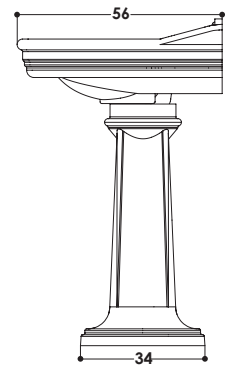

NOTE

Le dimensioni indicate possono variare leggermente rispetto al prodotto reale. Il produttore si riserva i diritti di variare delle specifiche senza preavviso.

The dimensions indicated may vary slightly from the actual product. The manufacturer reserves the right to change specifications without notice.