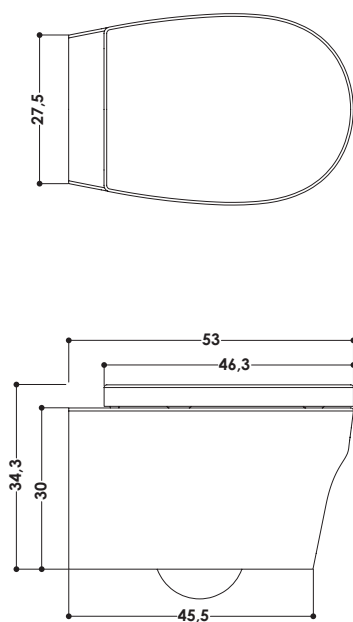

NOTE
Le dimensioni indicate possono variare leggermente rispetto al prodotto reale. Il produttore si riserva i diritti di variare delle specifiche senza preavviso.

The dimensions indicated may vary slightly from the actual product. The manufacturer reserves the right to change specifications without notice.