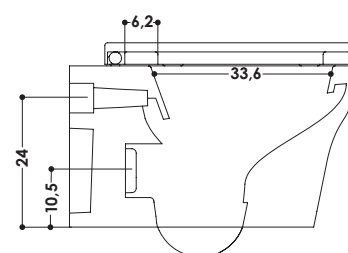

NOTE
Le dimensioni indicate possono variare leggermente rispetto al prodotto reale. Il produttore si riserva i diritti di variare delle specifiche senza preavviso.

The dimensions indicated may vary slightly from the actual product. The manufacturer reserves the right to change specifications without notice.