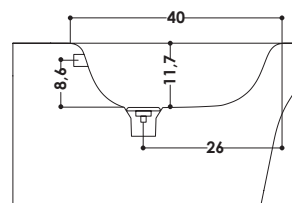

Kit di ancoraggio al muro in dotazione
Wall anchoring kit supplied

NOTE
Le dimensioni indicate possono variare leggermente rispetto al prodotto reale. Il produttore si riserva i diritti di variare delle specifiche senza preavviso.

The dimensions indicated may vary slightly from the actual product. The manufacturer reserves the right to change specifications without notice.