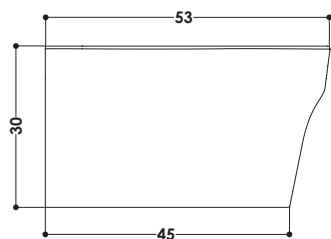

Kit di ancoraggio al muro in dotazione
Wall anchoring kit supplied

NOTE
Le dimensioni indicate possono variare leggermente rispetto al prodotto reale. Il produttore si riserva i diritti di variare delle specifiche senza preavviso.

The dimensions indicated may vary slightly from the actual product. The manufacturer reserves the right to change specifications without notice.