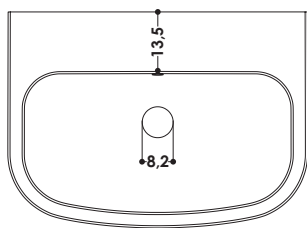

NOTE

Le dimensioni indicate possono variare leggermente rispetto al prodotto reale. Il produttore si riserva i diritti di variare delle specifiche senza preavviso.

The dimensions indicated may vary slightly from the actual product. The manufacturer reserves the right to change specifications without notice.