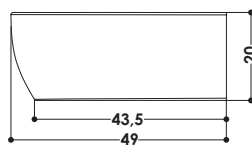

NOTE

Le dimensioni indicate possono variare leggermente rispetto al prodotto reale. Il produttore si riserva i diritti di variare delle specifiche senza preavviso.

The dimensions indicated may vary slightly from the actual product. The manufacturer reserves the right to change specifications without notice.