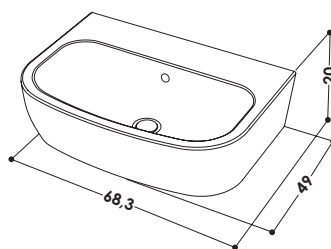

NOTE

Le dimensioni indicate possono variare leggermente rispetto al prodotto reale. Il produttore si riserva i diritti di variare delle specifiche senza preavviso.

The dimensions indicated may vary slightly from the actual product. The manufacturer reserves the right to change specifications without notice.