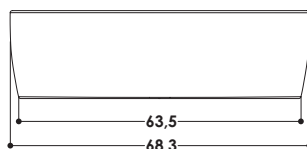

NOTE

Le dimensioni indicate possono variare leggermente rispetto al prodotto reale. Il produttore si riserva i diritti di variare delle specifiche senza preavviso.

The dimensions indicated may vary slightly from the actual product. The manufacturer reserves the right to change specifications without notice.