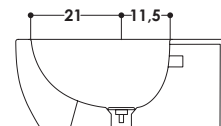

■ COLORI | COLOURS

STANDARD

BMATT

BCOLOR

Disponibili in finitura lucida o opaca | Available in matte or gloss finishing

NOTE

Le dimensioni indicate possono variare leggermente rispetto al prodotto reale. Il produttore si riserva i diritti di variare delle specifiche senza preavviso.

The dimensions indicated may vary slightly from the actual product. The manufacturer reserves the right to change specifications without notice.