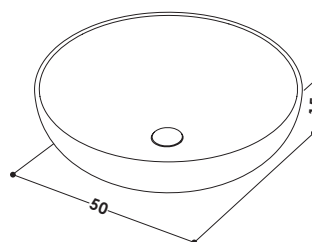

NOTE

Le dimensioni indicate possono variare leggermente rispetto al prodotto reale. Il produttore si riserva i diritti di variare delle specifiche senza preavviso.

The dimensions indicated may vary slightly from the actual product. The manufacturer reserves the right to change specifications without notice.