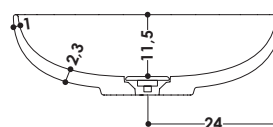

COLORI | COLOURS

STANDARD

BMATT

BCOLOR

Disponibili in finitura lucida o opaca | Available in matte or gloss finishing

NOTE

Le dimensioni indicate possono variare leggermente rispetto al prodotto reale. Il produttore si riserva i diritti di variare delle specifiche senza preavviso.

The dimensions indicated may vary slightly from the actual product. The manufacturer reserves the right to change specifications without notice.