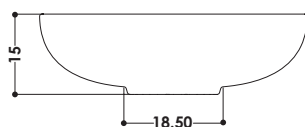

NOTE

Le dimensioni indicate possono variare leggermente rispetto al prodotto reale. Il produttore si riserva i diritti di variare delle specifiche senza preavviso.

The dimensions indicated may vary slightly from the actual product. The manufacturer reserves the right to change specifications without notice.