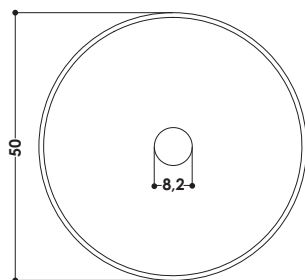

NOTE

Le dimensioni indicate possono variare leggermente rispetto al prodotto reale. Il produttore si riserva i diritti di variare delle specifiche senza preavviso.

The dimensions indicated may vary slightly from the actual product. The manufacturer reserves the right to change specifications without notice.