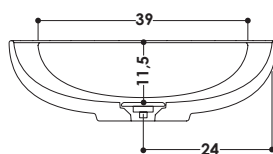

NOTE

Le dimensioni indicate possono variare leggermente rispetto al prodotto reale. Il produttore si riserva i diritti di variare delle specifiche senza preavviso.

The dimensions indicated may vary slightly from the actual product. The manufacturer reserves the right to change specifications without notice.