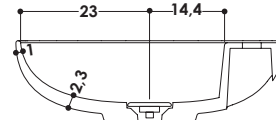

COLORI | COLOURS

STANDARD

BMATT

BCOLOR

Disponibili in finitura lucida o opaca | Available in matte or gloss finishing

NOTE

Le dimensioni indicate possono variare leggermente rispetto al prodotto reale. Il produttore si riserva i diritti di variare delle specifiche senza preavviso.

The dimensions indicated may vary slightly from the actual product. The manufacturer reserves the right to change specifications without notice.