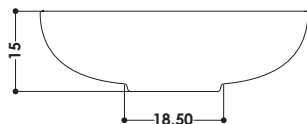

NOTE

Le dimensioni indicate possono variare leggermente rispetto al prodotto reale. Il produttore si riserva i diritti di variare delle specifiche senza preavviso.

The dimensions indicated may vary slightly from the actual product. The manufacturer reserves the right to change specifications without notice.