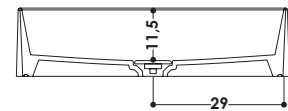

■ COLORI | COLOURS

STANDARD

BMATT

BCOLOR

Disponibili in finitura lucida o opaca | Available in matte or gloss finishing

NOTE

Le dimensioni indicate possono variare leggermente rispetto al prodotto reale. Il produttore si riserva i diritti di variare delle specifiche senza preavviso.

The dimensions indicated may vary slightly from the actual product. The manufacturer reserves the right to change specifications without notice.