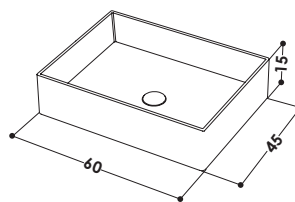

NOTE

Le dimensioni indicate possono variare leggermente rispetto al prodotto reale. Il produttore si riserva i diritti di variare delle specifiche senza preavviso.

The dimensions indicated may vary slightly from the actual product. The manufacturer reserves the right to change specifications without notice.