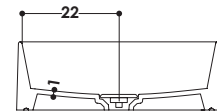

■ COLORI | COLOURS

STANDARD

BMATT

BCOLOR

Disponibili in finitura lucida o opaca | Available in matte or gloss finishing

NOTE

Le dimensioni indicate possono variare leggermente rispetto al prodotto reale. Il produttore si riserva i diritti di variare delle specifiche senza preavviso.

The dimensions indicated may vary slightly from the actual product. The manufacturer reserves the right to change specifications without notice.