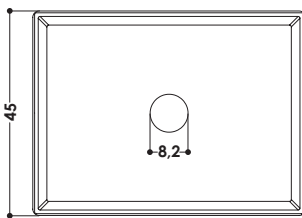

NOTE

Le dimensioni indicate possono variare leggermente rispetto al prodotto reale. Il produttore si riserva i diritti di variare delle specifiche senza preavviso.

The dimensions indicated may vary slightly from the actual product. The manufacturer reserves the right to change specifications without notice.