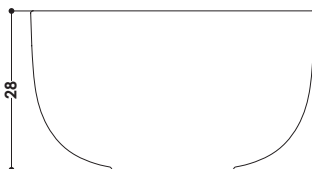

NOTE
Le dimensioni indicate possono variare leggermente rispetto al prodotto reale. Il produttore si riserva i diritti di variare delle specifiche senza preavviso.

The dimensions indicated may vary slightly from the actual product. The manufacturer reserves the right to change specifications without notice.