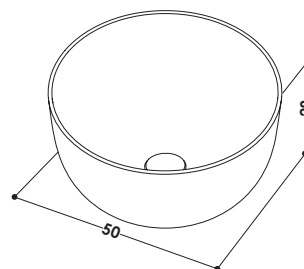

NOTE
Le dimensioni indicate possono variare leggermente rispetto al prodotto reale. Il produttore si riserva i diritti di variare delle specifiche senza preavviso.

The dimensions indicated may vary slightly from the actual product. The manufacturer reserves the right to change specifications without notice.