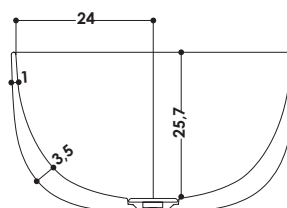

NOTE
Le dimensioni indicate possono variare leggermente rispetto al prodotto reale. Il produttore si riserva i diritti di variare delle specifiche senza preavviso.

The dimensions indicated may vary slightly from the actual product. The manufacturer reserves the right to change specifications without notice.