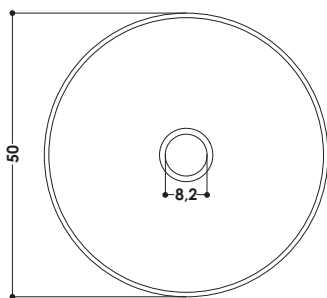

SERIE | SERIES

avelli

MODELLO | MODEL NAME

BACINO GRANDE

Lavabo da appoggio
Countertop washbasin

CODICE PRODOTTO | PRODUCT CODE

AA503BL BACINO GRANDE
AA503BM BACINO GRANDE BMATT
AA503C BACINO GRANDE COLOR

CODICE ACCESSORIO | ACCESSORIES CODE

AAPIL PILETTA CC IN CERAMICA
AAPILBM PILETTA CC IN CERAMICA BMATT
AAPILCO PILETTA CC IN CERAMICA COLOR
AAPILCR PILETTA CC IN OTTONE CROMO

DIMENSIONI IN CM | DIMENSIONS IN CM
Ø 50 h 28

PESO | WEIGHT
16 KG

■ COLORI | COLOURS

STANDARD

BMATT

BCOLOR

Disponibili in finitura lucida o opaca | Available in matte or gloss finishing

NOTE
Le dimensioni indicate possono variare leggermente rispetto al prodotto reale. Il produttore si riserva i diritti di variare delle specifiche senza preavviso.

The dimensions indicated may vary slightly from the actual product. The manufacturer reserves the right to change specifications without notice.