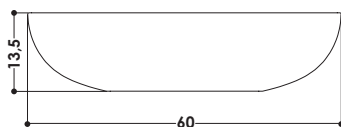

NOTE

Le dimensioni indicate possono variare leggermente rispetto al prodotto reale. Il produttore si riserva i diritti di variare delle specifiche senza preavviso.

The dimensions indicated may vary slightly from the actual product. The manufacturer reserves the right to change specifications without notice.