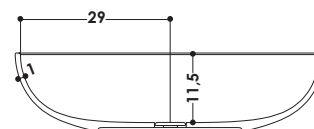

NOTE

Le dimensioni indicate possono variare leggermente rispetto al prodotto reale. Il produttore si riserva i diritti di variare delle specifiche senza preavviso.

The dimensions indicated may vary slightly from the actual product. The manufacturer reserves the right to change specifications without notice.