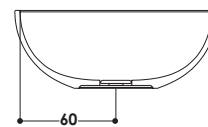

■ COLORI | COLOURS

STANDARD

BMATT

BCOLOR

Disponibili in finitura lucida o opaca | Available in matte or gloss finishing

NOTE

Le dimensioni indicate possono variare leggermente rispetto al prodotto reale. Il produttore si riserva i diritti di variare delle specifiche senza preavviso.

The dimensions indicated may vary slightly from the actual product. The manufacturer reserves the right to change specifications without notice.