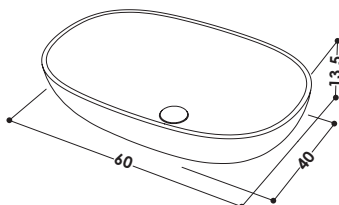

NOTE

Le dimensioni indicate possono variare leggermente rispetto al prodotto reale. Il produttore si riserva i diritti di variare delle specifiche senza preavviso.

The dimensions indicated may vary slightly from the actual product. The manufacturer reserves the right to change specifications without notice.