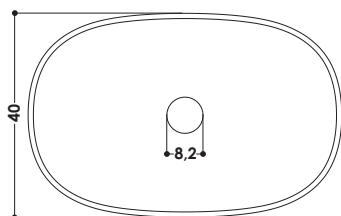

NOTE

Le dimensioni indicate possono variare leggermente rispetto al prodotto reale. Il produttore si riserva i diritti di variare delle specifiche senza preavviso.

The dimensions indicated may vary slightly from the actual product. The manufacturer reserves the right to change specifications without notice.